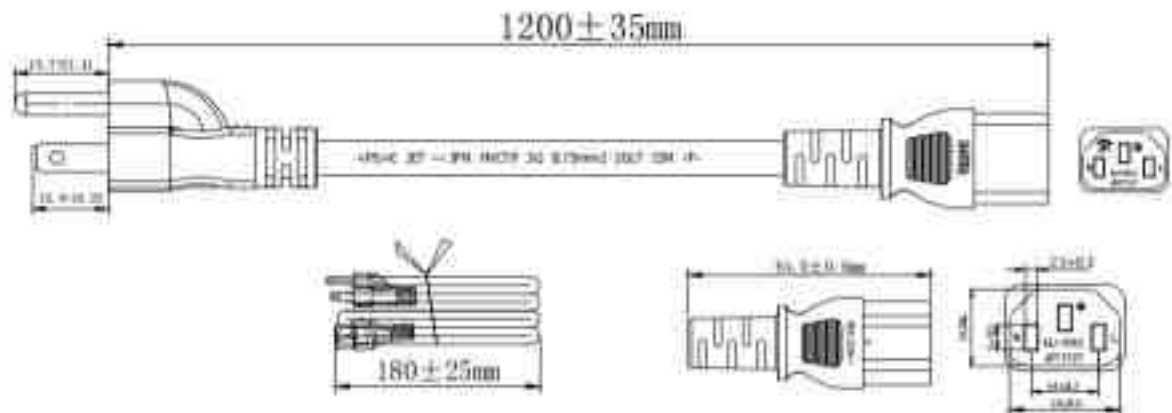

332 3320

332

332

332

332

**Note:**

1. Cable: HVCTF3G 0.75mm<sup>2</sup> L2M BK
2. Jacket Color: BLACK
3. Plug: PSE JET EJ-201 7.5A 125V
4. Connector: JET7127 10A A 125V IEC603 20-1
5. Plastic: ROHS/ PVC 4SP BK